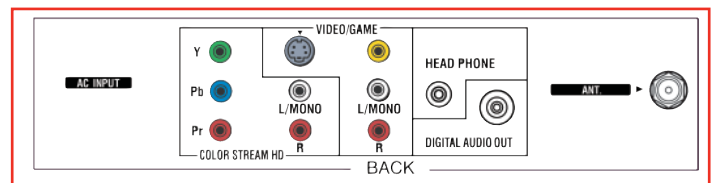

TERMINALS

Inputs

ColorStream® HD Component	1
S-Video	1
RCA-Video	1 rear
L-R Audio	1 rear
RF	1

Outputs

Digital Audio Out	1 Coaxial (DVD only)
Headphone Jack	1 (rear)

PRODUCT & PACKAGING

Unit Dimensions with stand (WHD) in.	15.83 x 12.6 x 5.52
Carton Dimensions	18.19 x 14.8 x 7.8
Unit Weight	7.7 lbs
Carton Weight	11 lbs
UPC Code	022265002124