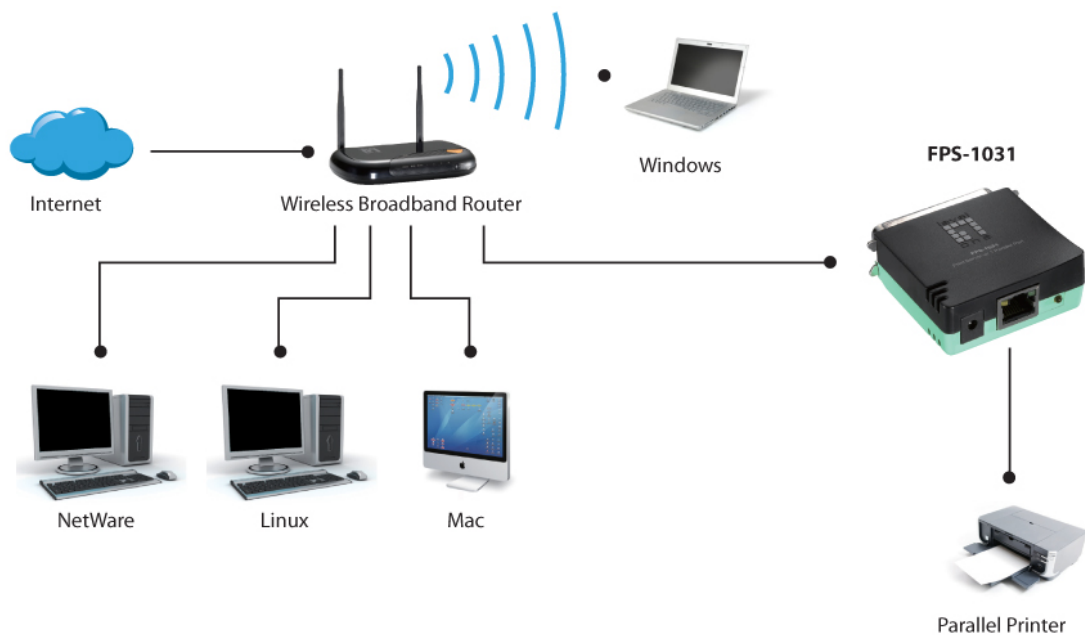

Diagram

Order Information

FPS-1031

Package Contents

FPS-1031
Power Adapter
Quick Installation Guide
Resource CD (User Manual, Utility, Driver)

No liability or responsibility for any errors or omissions in the content.
Specifications are subject to change without notice.
All mentioned brand names are registered trademarks and property of their owners.
Copyright © Digital Data Communications GmbH, Germany. All Rights Reserved.