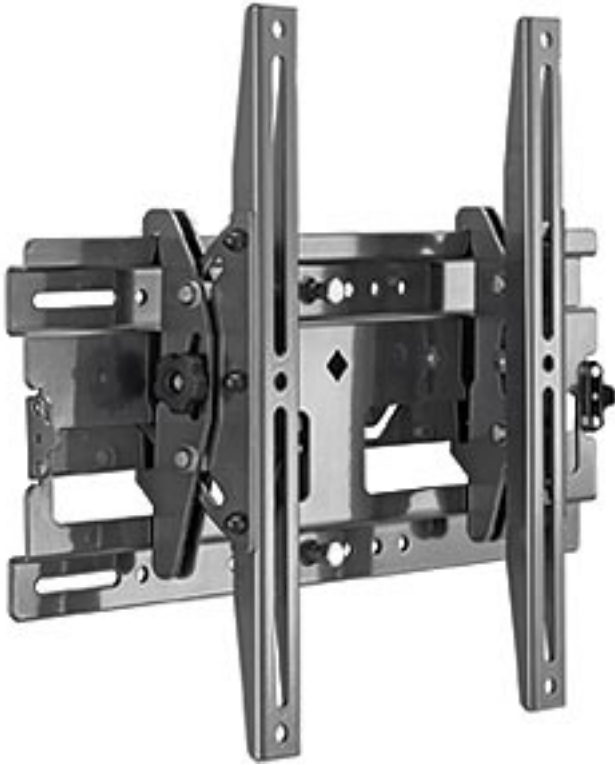

# Universal Tilting Wall Mount

---

This mount provides  $\pm 15^\circ$  of smooth, gravity-centered tilt for precise positioning of a flat panel TV. A convenient tension knob allows screen to be locked in place at the desired angle without tools.

Max Screen Size - 46

Easy to Install

Fingertip Tilt

[Installation - Assembly](#)

[Technical Drawing - Assembly](#)

[CAD Drawing - Assembly](#)

### Dimensions:

- 16.5" H x 21.3" W x 3.26" D (419 x 541 x 83 mm)

### Mounting Pattern:

- Max Width - 19.67" (499 mm)  
Max Height - 15.75" (400 mm)