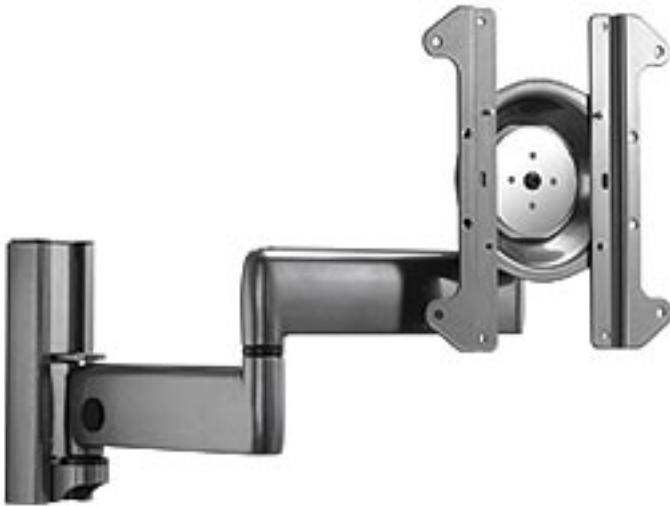

Flat Panel Swing Arm Mount (26" - 40")

A nice, clean look with total flexibility! A 21" (533 mm) extension provides maximum range of motion for exact positioning of the LCD TV or monitor in any application. Hugs tightly to the wall when not in use.

 [Watch Video](#)

Max Screen Size - 40

Easy to Install

Full Motion

[Installation - Assembly](#)

[Technical Drawing - Assembly](#)

[CAD Drawing - Assembly](#)

iCMPDA1T02

[Click to Enlarge](#)

Product Specs

Weight Capacity:

- 75 lbs. (34 kg)

TV Size Range:

- 26" - 40"

Dimensions:

- 12.82" H x 12.14" W x 3.9" D
(326 x 308 x 99 mm)

Extend Range:

- 3.9" - 20.9" (99 - 529 mm)

Tilt and Swivel:

- $\pm 15^\circ$ in all directions

VESA Mounting Standards:

- 100 x 100 mm

200 x 100 mm

200 x 200 mm