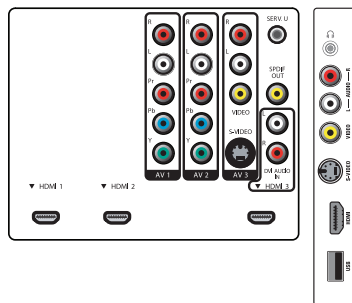

Multimedia Applications

- **Multimedia connections:** USB memory class device
- **Playback Formats:** MP3, Slideshow files (.alb), JPEG Still pictures

Tuner/Reception/Transmission

- **Aerial Input:** 75 ohm F-type
- **TV system:** ATSC, NTSC
- **Video Playback:** NTSC
- **Cable:** Unscrambled Digital Cable -QAM
- **Tuner bands:** Hyperband, S-Channel, UHF, VHF

Connectivity

- **AV 1:** Audio L/R in, YPbPr
- **AV 2:** Audio L/R in, YPbPr
- **AV 3:** CVBS in, S-Video in
- **HDMI 1:** HDMI v1.3
- **HDMI 2:** HDMI v1.3
- **HDMI 3:** Analog audio L/R in, HDMI v1.3
- **HDMI-control (CEC features):** One touch play, Power status, System info (menu language), System standby
- **Front / Side connections:** Audio L/R in, CVBS in, Headphone out, S-video in, USB, HDMI
- **Audio Output - Digital:** Coaxial (cinch)

Power

- **Ambient temperature:** 5 °C to 40 °C
- **Mains power:** 90-240V, 50-60Hz
- **Power consumption:** 240 W
- **Standby power consumption:** < 1 W

Dimensions

- **Set dimensions in inch (W x H x D):** 45.8 x 28 x 4.1 inch
- **Set dimensions with stand in inch (W x H x D):** 45.8 x 31 x 12.9 inch
- **Weight incl. Packaging (lb):** 101.6
- **Product weight (lb):** 90.7 (with stand), 75.3 (without stand)
- **Box dimensions in inch (W x H x D):** 50.67 x 34.76 x 15.4 inch
- **VESA wall mount compatible:** 400 x 400 mm

Accessories

- **Included Accessories:** Tabletop swivel stand, Power cord, Quick start guide, User Manual, Registration card, Remote Control