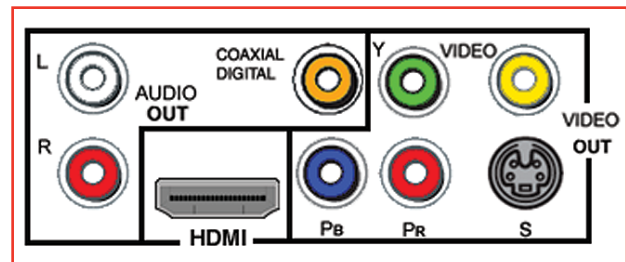

SD-6100

Specifications

PLAYABLE DISC TYPES

DVD-Video/DVD-/+R /
DVD-R/+RW/-RW/+/-R (DL)/
SVCD/VCD/CD/CD-R/CD-RW

VIDEO

Video Upconversion	720p/1080i/1080p
Video D/A	14-Bit/108MHz
Component Video Output	ColorStream Pro®
Progressive Scan 3:2 Pulldown	Digital Cinema Progressive
DivX® Home Theater Certified	✓
JPEG	✓
Digital Picture Zoom	✓
Fast Scan	✓
Slow Motion	✓
Multi-Camera Angle Select	✓
Multi-Language Select	✓
Multi-Subtitle Select	✓

AUDIO

Audio D/A	192 kHz/24-Bit
Dolby® Digital/DTS® Compatible	✓
WMA & MP3 Playback**	✓
3D Surround Sound	✓

CONVENIENCE

Remote Control	✓
Parental Lock	✓
Screen Saver	✓
Tray Lock	✓

TERMINALS

HDMI™ with REGZA LINK™	1
ColorStream® Component Video Output	1 set
S-Video	1
RCA-Video	1
L-R Audio	1
Coaxial/TosLink® Optical Out	1

PRODUCT & PACKAGING

Unit Dimension (WHD) in.	16.93 x 1.65 x 7.76
Carton Dimension (WHD) in.	18.7 x 3.35 x 10.24
Unit Weight	2.94 lbs
Carton Weight	4.22 lbs
UPC Code	022265001332

*A HDTV or HD Monitor with an HDCP capable HDMI or DVI input is required for video upconversion. To upconvert to 720p, 1080i, or 1080p resolution, a 720p, 1080i, or 1080p capable HDTV or HD Monitor (as applicable) is required.

**Some DVD-R/DVD-RW and CD-R/CD-RW discs may be incompatible due to laser pick up and disc design. CD-R/CD-RW discs must be recorded using CD-DA method for CD audio playback. The DVD player may not support some MP3/WMA/JPEG/DivX recordings due to differences in recording formats, disc structure, or condition of the disc (use of CD-RW for MP3 files is not recommended). See owner's manual for more information.

***Use of REGZA LINK, which is a feature based on HDMI-CEC, requires an HDMI-CEC compatible display device. Depending on the display device specifications, some or all REGZA LINK functions may not work even if the display device is HDMI-CEC compatible.

<http://www.tacp.toshiba.com> Customer Solutions: 800.631.3811

© Toshiba America Consumer Products, L.L.C.

82 Totowa Road, Wayne, NJ 07470 (2007). All Rights Reserved (11/07.07)

ColorStream is a registered trademarks of Toshiba America Consumer Products, L.L.C. TosLink is a registered trademark of Toshiba Corporation. REGZA LINK is a trademark of Toshiba America Consumer Products, L.L.C. Dolby and the double-D symbol are registered trademarks of Dolby Laboratories. DTS is a registered trademark and the DTS logos and symbol are trademarks of DTS, Inc. DivX, DivX Certified and associated logos are registered trademarks of DivX, Inc. and are used under license. HDMI, the HDMI logo and High-Definition Multimedia Interface are trademarks of HDMI licensing L.L.C. Product design and specifications subject to change or modification without notice.