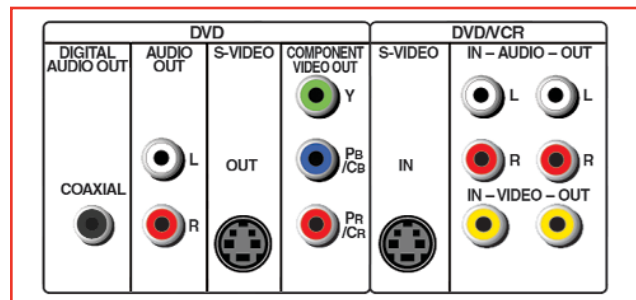

PLAYABLE DISC TYPES***

DVD-Video/CD-DA/CD-R/CD-RW/
DVD-R/DVD-RW/DVD+RW/
DVD+R/VCD/SVCD

VIDEO

Progressive Out	✓
Video DAC	10-bit/54 MHz
Video Upconversion**	720p/1080i/1080p
DivX® Home Theater Certified	✓
Digital Photo Viewer (JPEG)	✓
Y/C Separation	✓

RECORDING FUNCTIONS

Tuner Channels	ATSC/NTSC/QAM Digital Tuning
DVD-RW (VR & Video Mode)	✓
DVD+RW (VR Mode)	✓
DVD-R (Video Mode)	✓
DVD+R	✓
4-Head Hi-fi VCR	✓
Recording Modes (DVD)	1H (XP)/2H (SP)/ 4H (LP)/6H (EP)/8H (SLP)
Record Speeds (VCR)	SP/LP
V-Chip Recording	✓
Timer Recording	12 programs/1 month
Camcorder Controls	Yes (Dubbing)

AUDIO

Audio DAC	192k/24bit
MP3***	✓
WMA***	✓
Dolby® Digital Recording (2-Ch)	✓

CONVENIENCE

OSD Language	English/French/Spanish
Scan FF/REW	2x, 12x, 24x, 100x
Slow-Motion	1/2, 1/4, 1/8 (FWD)
Instant Replay	✓
Instant Skip	✓
Zoom (magnifications)	✓
Editing Features	Playlist/Rename Title/ Chapter Creation (User and Auto)
Timer Back Up (at standby mode)	30min.
Bi-directional Dubbing	✓
Auto Finalization with Undo	✓

TERMINALS

Component Out	1
HDMI™ Out	1 (All Sources)
Front DV Input	1
Front A/V Input (including S-Video)	1
Rear S-Video Input/Output	1 / 1
Rear RCA-Video Input/Output	1 / 1
Rear Analog Audio Input / Output	1/1
Coaxial Output	1

PRODUCT & PACKAGING

Unit Dimension (WHD) in.	17.13 x 3.92 x 10.31
Carton Dimension (WHD) in.	21.34 x 7.09 14.76
Unit Weight	9.68 lbs
Carton Weight	12.32 lbs
UPC Code	022265001462