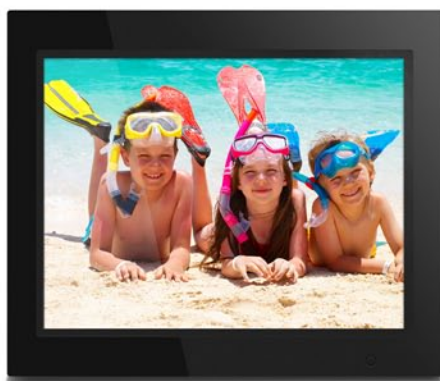

Features:

- View hi-quality digital photos on the 15" TFT true color LCD at 1024 x 768 resolution (4:3 aspect ratio)
- High quality frame with built-in speakers & easy to use controls
- Supports various picture, video and audio formats as most file formats are automatically recognized
- Configure photo slideshows to play in various display and transition modes set to background music
- Supports SD / SDHC memory cards (up to 32 GB)
- Connect a USB hard drive (power adapter required), USB flash drive or SD card to easily access and share your favorite pictures, music, or videos
- Transfer and store files quickly and easily from your personal computer to the frame's 4GB built-in memory with hi-speed USB 2.0.
- Includes built-in clock, calendar and auto on / off timer
- Removable frame stand rotates 90° for vertical orientation
- Wall / VESA mountable - works great as a digital signage solution
- Compact remote is included
- Limited 1 Year Warranty

Multimedia Experience:

View your favorite photos on the true color TFT LCD screen at 1024 x 768 resolution. Slideshows can be configured to play photos in various display and transition modes. Photos will be automatically resized to fit the LCD screen perfectly in a 4:3 aspect ratio and photos will be rotated to their proper orientation automatically.

Play your favorite music files through the high-quality integrated stereo speakers. With easy to use controls or with the included remote you can easily set-up photo slideshows set to background music with the touch of a button.