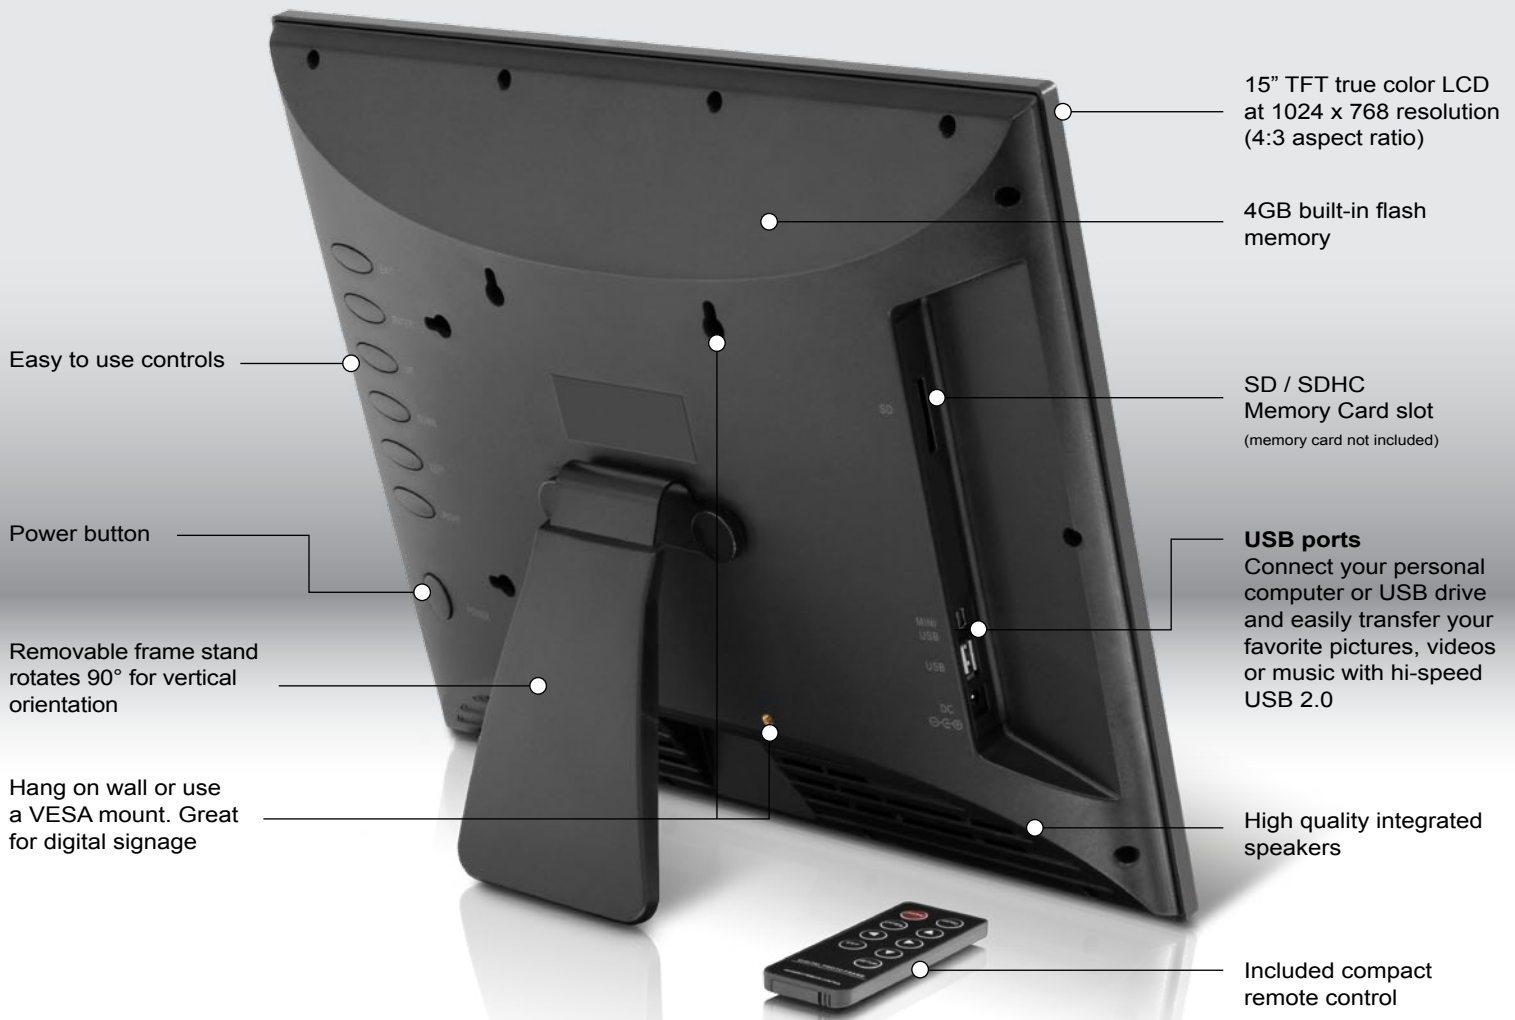

Features:

- View hi-quality digital photos on the 15" TFT true color LCD at 1024 x 768 resolution (4:3 aspect ratio)
- High quality frame with built-in speakers & easy to use controls
- Supports various picture, video and audio formats as most file formats are automatically recognized
- Configure photo slideshows to play in various display and transition modes set to background music
- Supports SD / SDHC memory cards (up to 32 GB)
- Connect a USB hard drive (power adapter required), USB flash drive or SD card to easily access and share your favorite pictures, music, or videos
- Transfer and store files quickly and easily from your personal computer to the frame's 4GB built-in memory with hi-speed USB 2.0.
- Includes built-in clock, calendar and auto on / off timer
- Removable frame stand rotates 90° for vertical orientation
- Wall / VESA mountable - works great as a digital signage solution
- Compact remote is included
- Limited 1 Year Warranty

Multimedia Experience:

View your favorite photos on the true color TFT LCD screen at 1024 x 768 resolution. Slideshows can be configured to play photos in various display and transition modes. Photos will be automatically resized to fit the LCD screen perfectly in a 4:3 aspect ratio and photos will be rotated to their proper orientation automatically.

Play your favorite videos on the true color TFT LCD screen. Simply connect your personal computer or USB drive to the USB port on the frame to transfer your videos to the on-board memory with hi-speed USB 2.0 or play directly from the SD / SDHC card.

Play your favorite music files through the high-quality integrated stereo speakers. With easy to use controls or with the included remote you can easily set-up photo slideshows set to background music with the touch of a button.