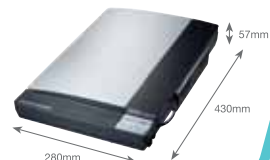

EPSON PERFECTION™ V200 PHOTO

Weight = Approx. 2.6kg

BASIC

SCANNER TYPE
OPTICAL RESOLUTION

DOCUMENT SIZE

REFLECTIVE
TRANSPARENCY

216 x 297mm (A4 + Letter)
32.9 x 244.4mm
(35mm Strip film 6 frames, 35mm Slides 4 frames)

INTERFACE

USB2.0 Hi-speed

CONFIGURATION

PHOTOELECTRIC DEVICE

LIGHT SOURCE

White cold cathode fluorescent lamp

SUB-SCANNING METHOD

Fixed document and moving carriage

PERFORMANCE

OUTPUT RESOLUTION
COLOURS

SCANNING SPEED

REFLECTIVE SCANNING

MONOCHROME* 1

A4 600dpi	2.9 msec/line
A4 1200dpi	5.6 msec/line

24bit COLOUR* 2

A4 600dpi	2.9 msec/line
A4 1200dpi	11.0 msec/line

FILM SCANNING

35mm Positive film
35mm Negative film

	Draft Mode	Best Mode
4800dpi	84 sec	108 sec
4800dpi	103 sec	145 sec

FUNCTIONS

IMAGE QUALITY ENHANCER

PRINT Image Matching II
Image Enhancement function
Dust Removal for film, Color Restoration, Grain Reduction
Selectable tone of Auto Exposure
Unsharp Mask with Noise Reduction
De-Screening with Document Type Optimizer
Tone Curve Adjustment with Histogram

4 Easy Push Buttons
Multiple page scan to PDF with scanner buttons
Stand-Alone Application and Scan to File Feature
Multi Purpose User Interface
Multi Document Auto Detection
Multi Document Auto Cropping
Auto Skew Correction
Auto Photo Orientation
Multi Marquee
Film Scanning Thumbnail Preview

EASY SCANNING

SUPPORTED PLATFORMS

USB1.1 & 2.0

Microsoft® Windows® 2000 Professional/XP Home Edition/XP Professional
XP Professional x64 Edition/ Windows Vista™*
(Pre-installed model or upgrade of Windows® 2000 Professional pre-installed model)
Mac OS® X 10.2.8 or later

*USB2.0 Host Driver by Microsoft is required

ENVIRONMENTAL CONDITIONS

TEMPERATURE

10°C to 35°C (Operating)

HUMIDITY

10% to 80% without condensation (Operating)

ELECTRICAL SPECIFICATIONS

VOLTAGE

AC220-240V 50-60Hz

POWER CONSUMPTION

Scanning Speed Data Pattern
The thumbnail images below show the scanning patterns used to determine scanning speed specifications.

System Configuration of Scanning Speed

CPU: Pentium 4, 3.2GHz

RAM: 1GB

I/F: USB2.0 Hi-Speed

OS: Windows XP Home Edition

Soft: Adobe Photoshop 7.0E