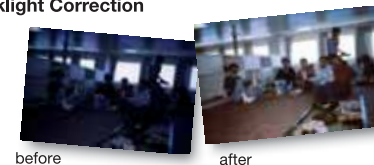

Backlight Correction

Tools for Photo Perfection

Achieve more from your scans with the following bundled software:

EPSON Creativity Suite

Epson's photo software solution allows you to easily manage all your digital images for storing, viewing & sharing.

EPSON Scan Version 3.1

Intuitive scan interface with EPSON Easy Photo Fix™ that includes dust removal, color restoration & backlight correction features.

ArcSoft PhotoImpression™ 6

A creative photo editing software that includes automatic photo-enhancing features, text effects and a clip-art library.

ABBYY FineReader 6 Sprint Plus*

A powerful Optical Character Recognition software that recognises and converts the image of a text document to text format for easy editing through MS Word or MS Excel.

*Version 5 for Macintosh

Partners in Perfection

Unbeatable photos from EPSON Stylus™ Photo Inkjets & Photo AiOs at 5760 optimised dpi and Variable Sized Droplet Technology.

Epson specialty media is developed to complement Epson genuine inks to produce exceptionally high quality prints.

Epson inks are the highest quality inks you can use with an Epson printer. Years of research and development have gone into its formulation. The results are inks designed specifically to work with your printer to deliver stable, long-lasting, photographic quality.