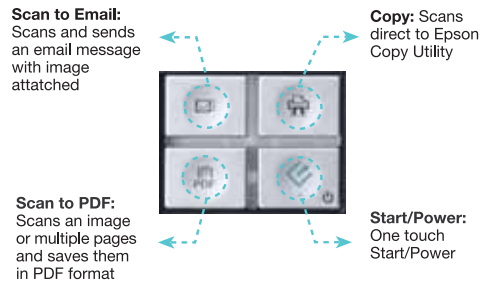

Easy One-Touch Scanning

Start, Copy, Scan-to-Email and Scan-to-PDF with the 4 push buttons on the control panel.