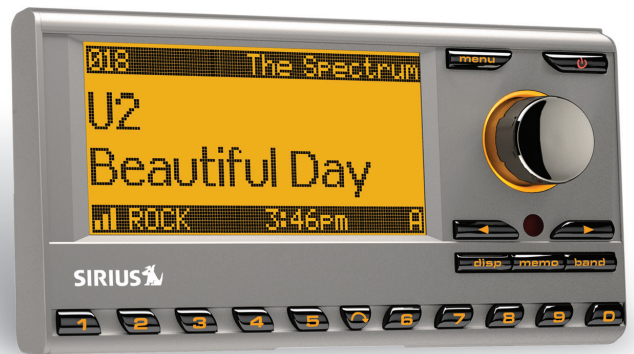

SPORTSTER **3** SP3-TK1

Sportster3 features a slimmer profile while maintaining a clean and legible display. The easy-to-use rotary tuning knob and large buttons make the SIRIUS Sportster one of the most popular satellite radios.

FEATURES:

- ▶ New SIRIUS Universal Docking capability means more accessory options designed to fit your life
- ▶ Slim profile vehicle docking cradle for easy, attractive in-vehicle installation
- ▶ Large, easy-to-read 6-line display
- ▶ Easy-to-use rotary tuning knob
- ▶ 30 channel presets
- ▶ GameAlert™ prompts you when your favorite games are being broadcast and alerts you to score changes
- ▶ My GameZone™ lists all your favorite teams in one virtual category and lets you select a different team from each of the various sport leagues including NFL, NBA, NHL, and college sports
- ▶ One-Touch Jump with a single pushbutton lets you access traffic and weather reports for your city, or tune to your favorite SIRIUS channel
- ▶ MEMO with S-Seek stores and alerts by artist and song
- ▶ Parental Control and Channel Lock

KIT INCLUDES:

- Radio
- Remote
- Vehicle docking cradle
- Vehicle power adaptor
- Vehicle antenna
- Suction cup and vent mounts
- FM extender cable

PACKAGING INFORMATION:

- ▶ UPC Number: 884720010187
- ▶ Package Weight and Dimensions: 2.15 lbs., 9.63 x 9.63 x 3.25"
- ▶ Master Carton Weight and Dimensions (Qty. 6): 14.25 lbs., 9.8 x 20 x 10.25"

CIRCULAR SELL POINTS

- ▶ Slim profile vehicle docking cradle
- ▶ Large, easy-to-read 6-line display
- ▶ Plug & Play satellite radio with Universal Docking capability
- ▶ 30 channel presets