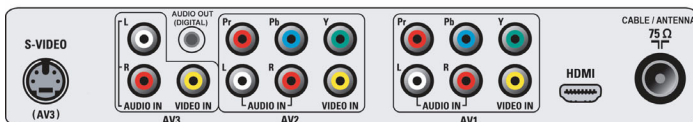

Dolby Digital Surround

Because Dolby Digital and DTS, the world's leading digital multi-channel audio standards, make use of the way the human ear naturally processes sound, you experience superb quality surround sound audio with realistic spatial cues.

USB Multimedia Connector

The USB connector allows access to multimedia jpg, mp3 and alb files of most USB-sticks and most digital cameras (USB 1.1 memory-class device). Plug the USB into the slot at the side of the TV and access your photos or music files. This makes you easily viewing and sharing your photos and music.

Plug & Play

Plug & Play gives you the ability to install or add a new component and have it work without having to perform any complex installation procedure or technical analysis.

HDMI input

HDMI makes an uncompressed digital RGB connection from the source to the screen. By eliminating conversion to an analog signal, it delivers an unblemished image. The non-degraded signal reduces flicker and leads to a clearer picture. HDMI intelligently communicates the highest output resolution with the source device. The HDMI input is fully backward compatible with DVI sources but includes digital audio. HDMI uses HDCP copy protection.

Date of issue 2007-05-03

Version: 10.0

12 NC: 8670 000 22891
UPC: 6 09585 11135 6

© 2007 Koninklijke Philips Electronics N.V.
All Rights reserved.

Specifications are subject to change without notice.
Trademarks are the property of Koninklijke Philips
Electronics N.V. or their respective owners.

www.philips.com