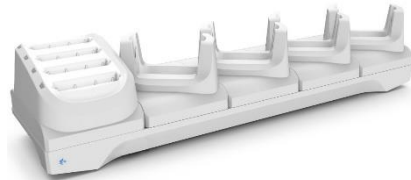

5-Slot Charge Only ShareCradle
w/Spare Battery Charger
CRD-TC2W-BS54B-01