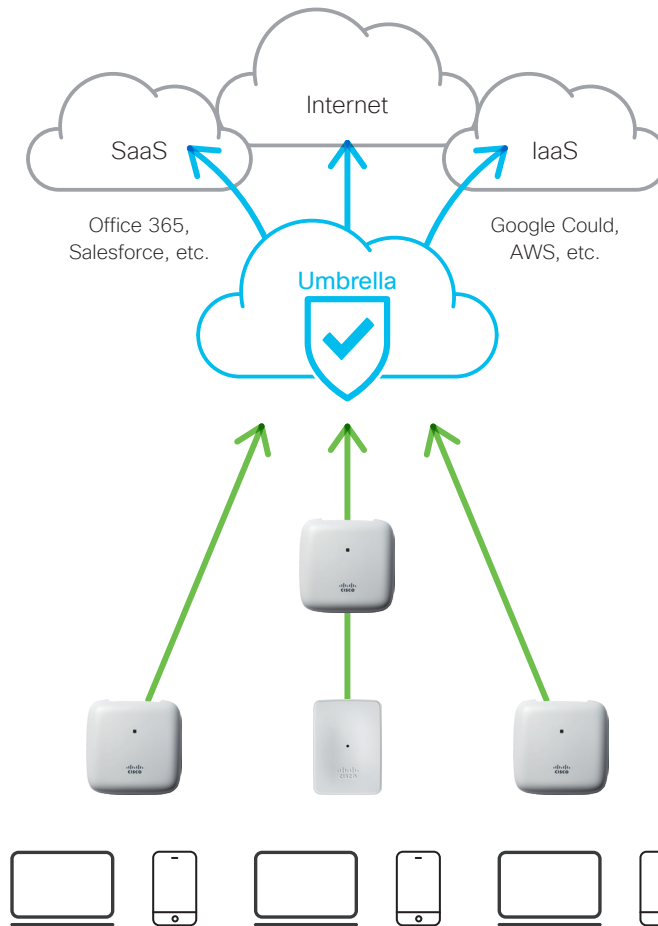

Protect every user on your Cisco Business Wireless network