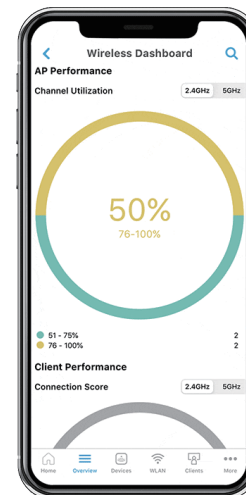

Cisco Business Wireless Access Points and Mesh Extenders are managed by the Cisco Business Mobile App, an intuitive client application that simplifies traditional challenges associated with wireless network deployment, right from your mobile device. You can extend your network by adding new mesh extenders and automating wireless network activation in minutes. A robust management capability dynamically changes network configuration, such as enabling secured guest access. Network usage, traffic patterns, and network throughput can be closely monitored, providing a real-time snapshot; this not only provides peace of mind, it virtually ensures optimal user experience. The Cisco Business Mobile app is available for [iPhone](#), [iPad](#), and [Android](#) devices.

Set-up in Minutes

Scan a QR code to get your Cisco Business wireless devices up and running in minutes.

Simplified Management

Display and change your network configuration and back up your settings right from your phone.

Easy Sharing

Instantly provide guest network access from your phone. Prioritize which devices get higher speeds.

Network Insights

Get peace of mind from a real-time snapshot of network usage, traffic patterns, and alerts.

Performance Monitoring

Monitor your network performance and throughput with integrated speed testing.

Flexibility

Mix and match Cisco Business wireless access points and mesh extenders.