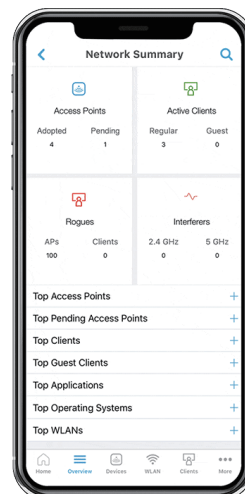

Cisco Business Wireless Access Points and Mesh Extenders are managed by the Cisco Business Mobile App, an intuitive client application that simplifies traditional challenges associated with wireless network deployment, right from your mobile device. You can extend your network by adding new mesh extenders and automating wireless network activation in minutes. A robust management capability dynamically changes network configuration, such as enabling secured guest access. Network usage, traffic patterns, and network throughput can be closely monitored, providing a real-time snapshot; this not only provides peace of mind, it virtually ensures optimal user experience. The Cisco Business Mobile app is available for [iPhone](#), [iPad](#), and [Android](#) devices.

Set-up in Minutes

Scan a QR code to get your Cisco Business wireless devices up and running in minutes.

Simplified Management

Display and change your network configuration and back up your settings right from your phone.

Easy Sharing

Instantly provide guest network access from your phone. Prioritize which devices get higher speeds.

Network Insights

Get peace of mind from a real-time snapshot of network usage, traffic patterns, and alerts.

Performance Monitoring

Monitor your network performance and throughput with integrated speed testing.

Flexibility

Mix and match Cisco Business wireless access points and mesh extenders.