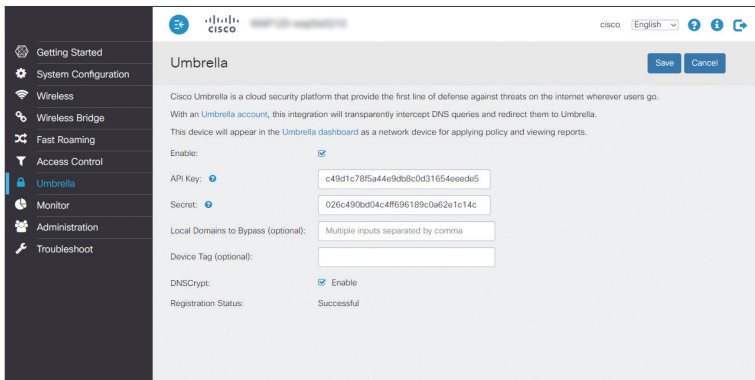

Cisco Business Wireless Access Points and Mesh Extenders NEW

Overview

Portfolio

Platform Spec

Why Cisco Business?

Simple and Effective Protection for Cisco Business Wireless Access Points

The Cisco Umbrella Wireless LAN (WLAN) package provides the first line of defense against threats for Wi-Fi connections. It offers the simplest, fastest way to protect every user on your Cisco Business Wireless network.

Umbrella WLAN protects employees and guests who are accessing the internet from Cisco Business Wireless Access Points and Mesh Extenders. By enforcing security at the DNS layer, connections to unsafe sites are never established and malicious files are never downloaded. This prevents malware from infecting devices and stops attacks from exfiltrating data over any port and protocol. Umbrella WLAN also brings a simple-to-use content filtering solution to your Cisco Business wireless network. It stops guests and corporate users from accessing inappropriate content, based on company policy. This keeps users happy with safe internet access, while also protecting your business.

Umbrella WLAN is the simplest way to protect any device accessing your Cisco Business wireless network — there's no action required from end-users for protection. Whether it's a corporate device, employee-owned, or customer-owned device, Umbrella WLAN adds an easy, but very effective layer of protection.

You can deploy Umbrella in minutes across your access points. Simply input the API key and secret from Umbrella into the AP's GUI.