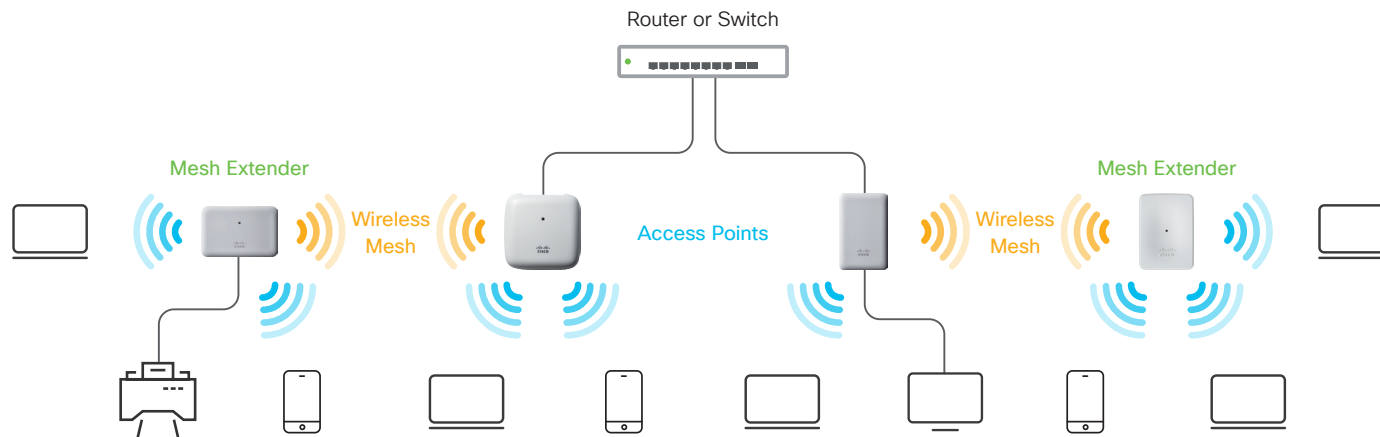

Cisco Business Wireless Access Points and Mesh Extenders NEW

Overview

Portfolio

Platform Spec

Why Cisco Business?

Cisco Business Wireless Access Points and Mesh Extenders Portfolio

High → Performance	1,733 Mbps (5 GHz) + 600 Mbps (2.4 GHz)	4×4:4 DL MU-MIMO + 4×4:4 SU-MIMO	 CBW240AC		
	867 Mbps (5 GHz) + 300 Mbps (2.4 GHz)	2×2:2 DL MU-MIMO + 2×2:2 SU-MIMO	 CBW145AC		
	867 Mbps (5 GHz) + 144 Mbps (2.4 GHz)	2×2:2 DL MU-MIMO + 2×2:2 SU-MIMO	 CBW140AC		
		Access Points	Mesh Extenders		

Overview

Portfolio

Platform Spec

Why Cisco Business?

Cisco Business 100 Series Access Points

Product SKU ¹	Service SKU CSE 8×5×NBD	Radio				Uplinks	Downlinks			PoE (PD)		Power Supply		
		2.4 GHz	5 GHz	Antenna	Clients	1GE RJ45	1GE RJ45	1GE PoE RJ45	802.3af	802.3at	Adapter	Cable	Direct Plug-In	
CBW140AC-x		11n 2×2:2	11ac 2×2:2	Internal	400	1			✓	✓				
CBW145AC-x		11n 2×2:2	11ac 2×2:2	Internal	400	1	2	1	✓ ^{*2}	✓				