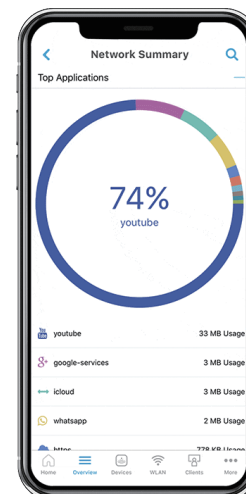

Cisco Business Wireless Access Points and Mesh Extenders are managed by the Cisco Business Mobile App, an intuitive client application that simplifies traditional challenges associated with wireless network deployment, right from your mobile device. You can extend your network by adding new mesh extenders and automating wireless network activation in minutes. A robust management capability dynamically changes network configuration, such as enabling secured guest access. Network usage, traffic patterns, and network throughput can be closely monitored, providing a real-time snapshot; this not only provides peace of mind, it virtually ensures optimal user experience. The Cisco Business Mobile app is available for [iPhone](#), [iPad](#), and [Android](#) devices.

Set-up in Minutes

Scan a QR code to get your Cisco Business wireless devices up and running in minutes.

Simplified Management

Display and change your network configuration and back up your settings right from your phone.

Easy Sharing

Instantly provide guest network access from your phone. Prioritize which devices get higher speeds.

Network Insights

Get peace of mind from a real-time snapshot of network usage, traffic patterns, and alerts.

Performance Monitoring

Monitor your network performance and throughput with integrated speed testing.

Flexibility

Mix and match Cisco Business wireless access points and mesh extenders.