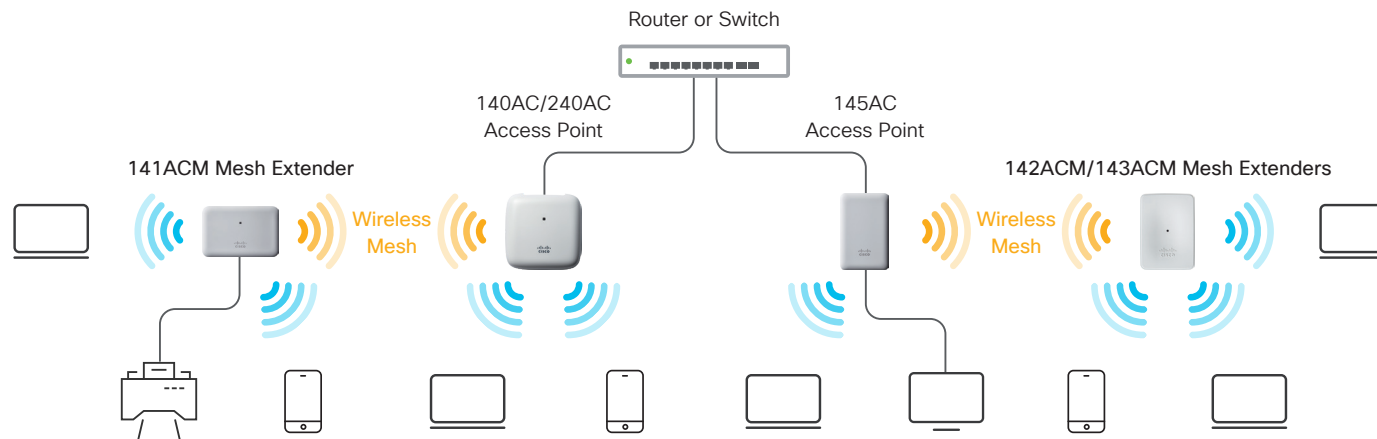

Overview

Portfolio

Platform Spec

Why Cisco Business?

Wireless Mesh

The Cisco Business 100 Series Mesh Extenders offer highly secure wired and wireless connectivity to the home office or small office, and work in hard-to-reach places. These mesh extenders provide seamless coverage and expanded capacity in conjunction with Cisco Business Wireless Access Points.

Cisco Business 100 Series Mesh Extenders is managed by the Cisco Business Mobile app, an intuitive client application that simplifies traditional challenges associated with wireless network deployment, right from your mobile device. You can extend your network by adding new mesh extenders and automating wireless network activation in minutes.