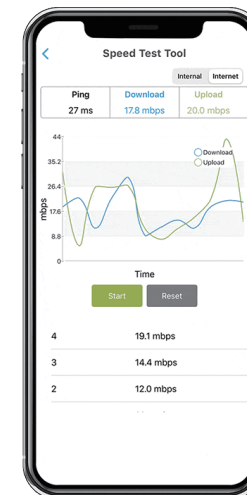

Cisco Business Wireless Access Points and Mesh Extenders are managed by the Cisco Business Mobile App, an intuitive client application that simplifies traditional challenges associated with wireless network deployment, right from your mobile device. You can extend your network by adding new mesh extenders and automating wireless network activation in minutes. A robust management capability dynamically changes network configuration, such as enabling secured guest access. Network usage, traffic patterns, and network throughput can be closely monitored, providing a real-time snapshot; this not only provides peace of mind, it virtually ensures optimal user experience. The Cisco Business Mobile app is available for [iPhone](#), [iPad](#), and [Android](#) devices.

Set-up in Minutes

Scan a QR code to get your Cisco Business wireless devices up and running in minutes.

Simplified Management

Display and change your network configuration and back up your settings right from your phone.

Easy Sharing

Instantly provide guest network access from your phone. Prioritize which devices get higher speeds.

Network Insights

Get peace of mind from a real-time snapshot of network usage, traffic patterns, and alerts.

Performance Monitoring

Monitor your network performance and throughput with integrated speed testing.

Flexibility

Mix and match Cisco Business wireless access points and mesh extenders.